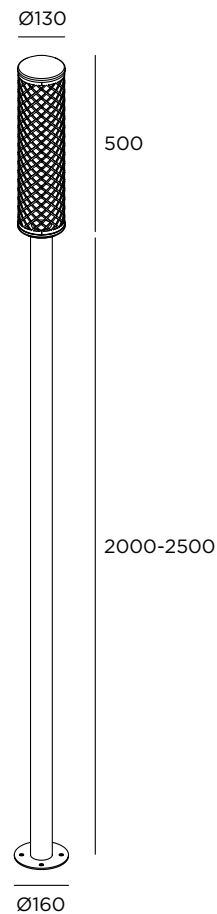

LED 14W / 1400lm / 220-240V / H 2000 mm

SCP1AF1H1 ■ ■ ■ ■

LED 14W / 1400lm / 220-240V / H 2500 mm

SCP1AF1H2 ■ ■ ■ ■

Accessories

ZA011 Kit to be buried for fixing in concrete

LED color	Finishing
1 2200 K	IN Inox
2 2700 K	BT Browntech
3 3000 K	NB Naturalblack

Drivers 24V p. 240

Sursum corda

CE LED IP65 IK08 220-240V

Stainless steel AISI 316L
Opal polycarbonate diffuser
Ground fixing with plugs or optional kit