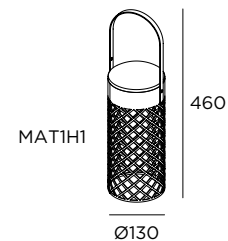

LED 7W / 700lm / 24V / Fixing with bracket

MAT1H1

LED 7W / 700lm / 24V / Fixing with alimentation cable and clip

MAT2H1

LED color	Finishing
1 2200 K	IN Inox
2 2700 K	BT Browntech
3 3000 K	NB Naturalblack

Drivers 24V p. 218

Mantra tree

IP65 IK08 24V

Stainless steel AISI 316L

Indirect light

Supplied with 5 mt cable

+ clip cable locking

Opal polycarbonate diffuser

Driver 24V not included

Fixing to the tree with bracket in stainless steel or directly with alimentation cable