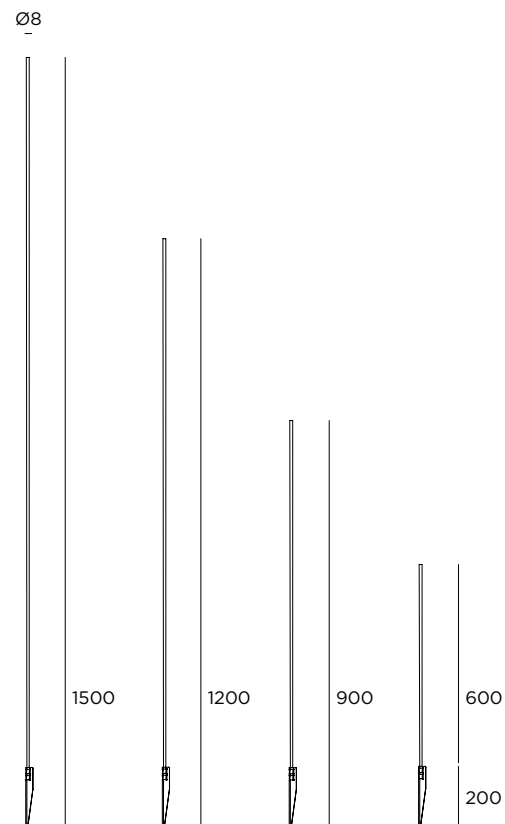

LED 0,5W / 50 lm / 24V / H 600 mm

SMP1BH1 ■ ■ ■ ■

LED 0,5W / 50 lm / 24V / H 900 mm

SMP1BH2 ■ ■ ■ ■

LED 0,5W / 50 lm / 24V / H 1200 mm

SMP1BH3 ■ ■ ■ ■

LED 0,5W / 50 lm / 24V / H 1500 mm

SMP1BH4 ■ ■ ■ ■

■ LED color ■ Diffuser's length

A white **5** 50 mm

B warm white **8** 80 mm

C green

D blue

E red

F yellow

Finishing

IN Inox

BT Browntech

Drivers 24V p. 240

Soffione mini P1

CE IP65 IK07 24V

Stainless steel AISI 316L

Fixing into the ground with spike

Diffuser in PMMA L= 50mm and 80mm

LED white, warm white,
green, blue, red, yellow

Supplied with cable L= 3 mt

Driver 24V not included