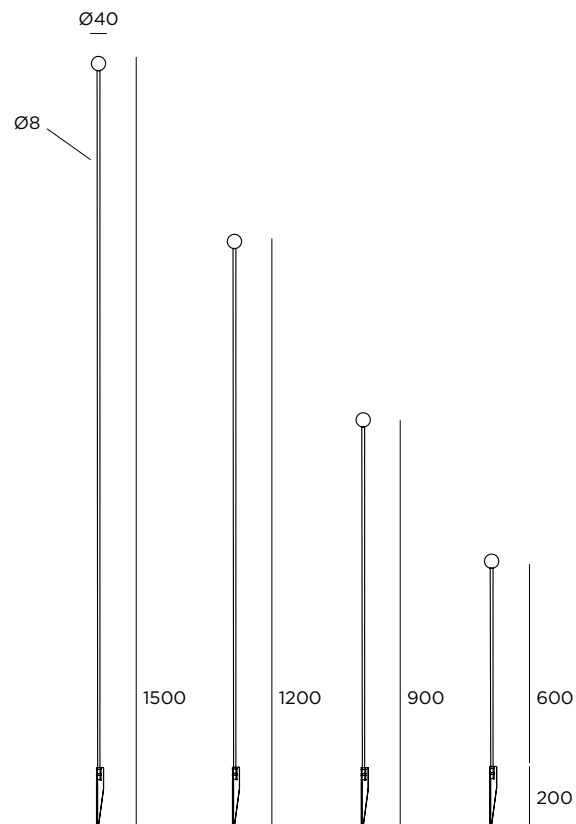

LED 0,5W / 50 lm / 24V / H 600 mm

SMP3BH1P ■ ■ ■

LED 0,5W / 50 lm / 24V / H 900 mm

SMP3BH2P ■ ■ ■

LED 0,5W / 50 lm / 24V / H 1200 mm

SMP3BH3P ■ ■ ■

LED 0,5W / 50 lm / 24V / H 1500 mm

SMP3BH4P ■ ■ ■

■ LED color

A white

B warm white

C green

D blue

E red

F yellow

Finishing

IN Inox

BT Browntech

Drivers 24V p. 240

Soffione mini P3

CE LED IP65 IK07 12V

Stainless steel AISI 316L

Fixing into the ground with spike

Diffuser in PMMA diameter 40 mm

LED white, warm white, green, blue, red, yellow

Supplied with cable L= 3 mt

Driver 24V not included