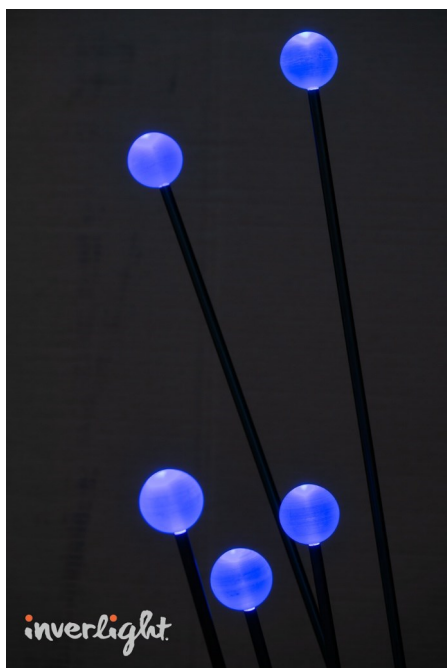

Technical details

LED	inside
Class	III
Power	0,5 W
LED temperature	white, wharm white, green, blue, red, yellow
Optics	360°
Resistance to breakage	IK 07
Protection degree	IP 65
Weight	0.3, 0.5, 0.7, 1 kg
Electric connection	24V DC (parallel connection)

Colors

Inox	IN	
Browntech	BT	

Descrizione prodotto

Product' s decription

Body completely made of stainless steel AISI 316
 Sand-blasted diffuser in PMMA, diameter 40 mm.
 Wired with external cable L= 3 mt.
 Ground fixing with spike included
 4 heights : 60, 90, 120 and 150 cm.
 Remote driver 24V DC not included