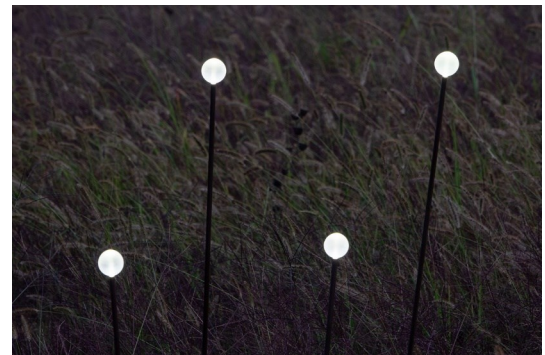

Technical details

LED	inside
Class	III
Power	0,5 W
LED temperature	white, wharm white, green, blue, red, yellow
Optics	360°
Resistance to breakage	IK 07
Protection degree	IP 65
Weight	0.3, 0.5, 0.7, 1 kg
Electric connection	24V DC (parallel connection)

Colors

Inox	IN	
Browntech	BT	

Descrizione prodotto

Product' s decription

Body completely made of stainless steel AISI 316
 Sand-blasted diffuser in PMMA, diameter 40 mm.
 Wired with external cable L= 3 mt.
 Ground fixing with spike included
 4 heights : 60, 90, 120 and 150 cm.
 Remote driver 24V DC not included