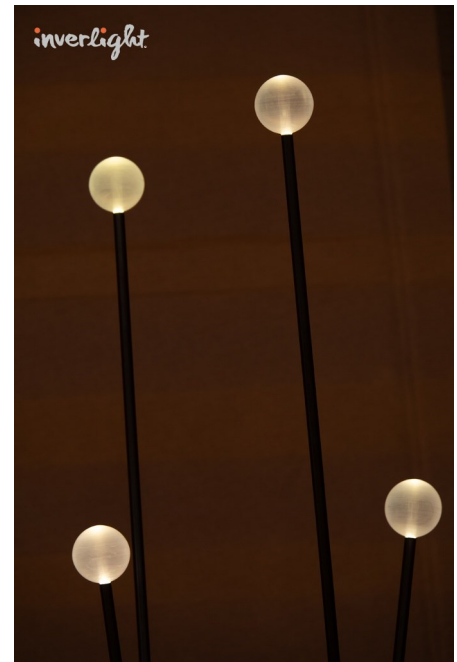

Technical details

LED	inside
Class	III
Power	0,5 W
LED temperature	white, wharm white, green, blue, red, yellow
Optics	360°
Resistance to breakage	IK 07
Protection degree	IP 65
Weight	0.3, 0.5, 0.7, 1 kg
Electric connection	24V DC (parallel connection)

Colors

Inox	IN	
Browntech	BT	

Descrizione prodotto

Product' s decription

Body completely made of stainless steel AISI 316
 Sand-blasted diffuser in PMMA, diameter 40 mm.
 Wired with external cable L= 3 mt.
 Ground fixing with spike included
 4 heights : 60, 90, 120 and 150 cm.
 Remote driver 24V DC not included