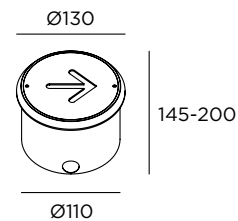

LED color	Finishing
3 3000 K	IN  Inox
4 4000 K	BT  Browntech
	NB  Naturalblack

Follow me

   IP67 IK10 220-240V

Stainless steel AISI 316L
Fixing with housing
Sand blasted polycarbonate diffuser
Supplied with 30 cm cable
The top part can be customised