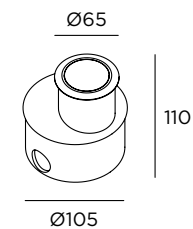

**Marell 6**

  IP67 IK09 24V

Stainless steel AISI 316L

Fixing with housing

Indirect light

Sand blasted/transparent glass diffuser

Supplied with 30 cm cable

Driver 24V not included