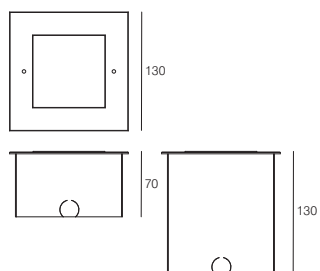

LED \ 3000K \ 400lm \ 4W \

100-240V

10° **20771.001**

25° **20771.002**

40° **20771.003**

Housing ground h 70 mm

20795

Housing ground h 130 mm

20796

LED 4000K **+ 4K**

Browntech color **+ BT**