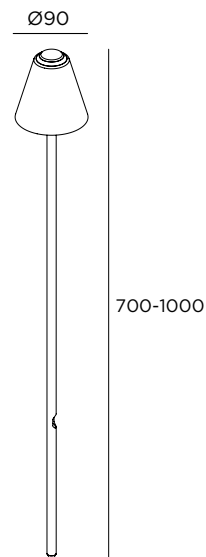

GARDEN AND POETRY  
**2022.01**

**inverlight**<sup>®</sup>  
STAINLESS LIGHTING SOLUTIONS

LED 4W / 400lm / 24V / H 700 mm

**AM9P1H1** ■ ■ ■ ■

LED 4W / 400lm / 24V / H 1000 mm

**AM9P1H2** ■ ■ ■ ■

LED color	Finishing
<b>1</b> 2200 K	<b>IN</b> Inox
<b>2</b> 2700 K	<b>BT</b> Browntech
<b>3</b> 3000 K	<b>NB</b> Naturalblack

## Amanita 9

CE LED IP65 IK08 24V

Stainless steel AISI 316L

Spike to be buried

Supplied with 3 mt cable

Driver 24V not included

**inverlight**  
FRANCESCO CASATI SPA

via P. Stucchi, 2 \ 20872 Cornate d'Adda (MB) Italy