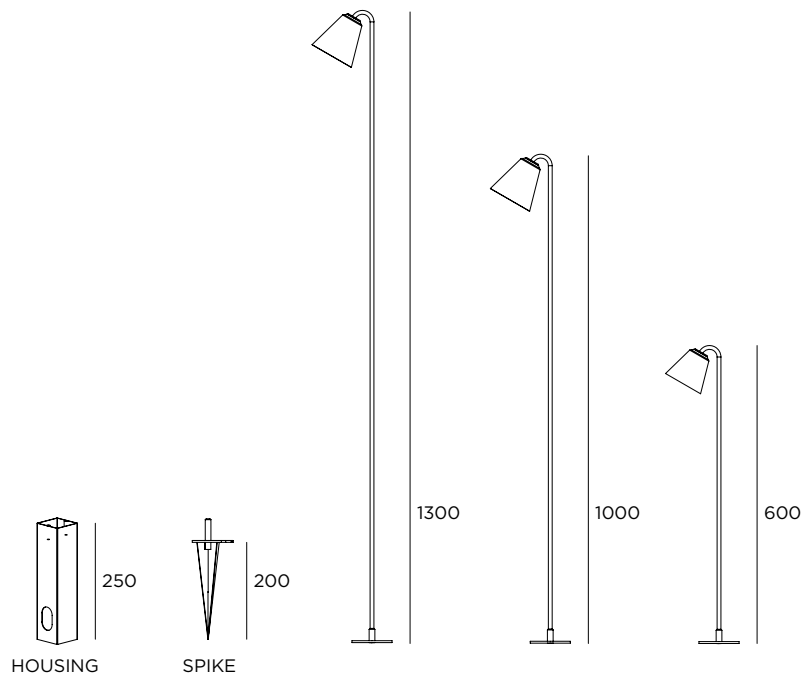

4W / 400lm / 24V / H 600 mm

CN1P1H1 ■ ■ ■ ■

4W / 400lm / 24V / H 1000 mm

CN1P1H2 ■ ■ ■ ■

4W / 400lm / 24V / H 1300 mm

CN1P1H3 ■ ■ ■ ■

Accessories

ZA005 Housing

ZA006 Spike

■ LED color

1 2200 K

2 2700 K

3 3000 K

Finishing

IN Inox

BT Browntech

NB Naturalblack

Drivers 24V p. 218

Carnoustie

CE LED IP65 IK08 24V

Stainless steel AISI 316L

Fixing to the ground with spike or housing

Supplied with 3 mt cable

Opal diffuser

Driver 24V not included