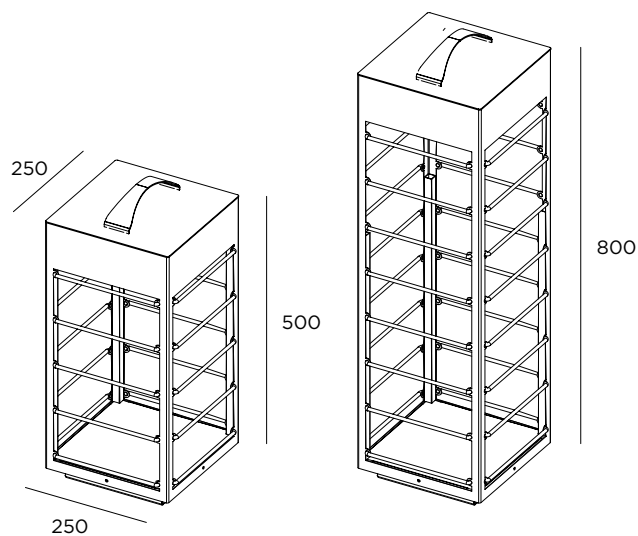

Casta diva fix rope

CE LED IP65 IK08 220-240V

Stainless steel AISI 316L

Natural jute rope finishing

Possibility to realize without handle

Fixing to the ground with plate

inverlight
FRANCESCO CASAROTTO SOCIETÀS P.A.S.