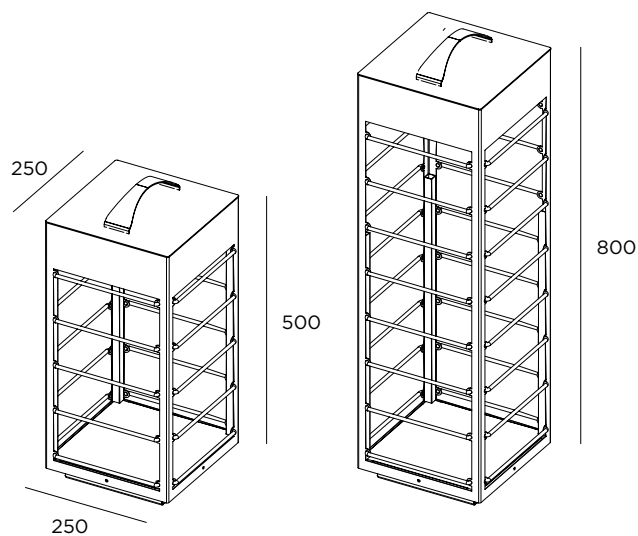

## Casta diva mobile rope

CE LED IP65 IK08 220-240V

Stainless steel AISI 316L

Natural jute rope finishing

Supplied with 5 mt cable

**inverlight**  
FRANCESCO CASAROTTO SOCIETÀS P.A.S.

via P. Stucchi, 2 \ 20872 Cornate d'Adda (MB) Italy