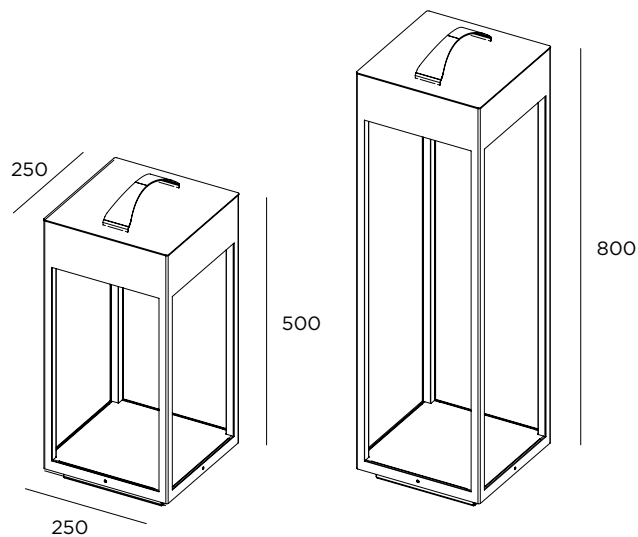

LED 7W / 700lm / 220/240V / 250 x 250 x H 800 mm

CMDM1

LED 7W / 700lm / 220/240V / 250 x 250 x H 500 mm

CMDM2

LED color

1 2200 K

2 2700 K

3 3000 K

Finishing

IN Inox

BT Browntech

NB Naturalblack

Casta diva mobile

IP65 IK08 220-240V

Stainless steel AISI 316L

Supplied with 5 mt cable