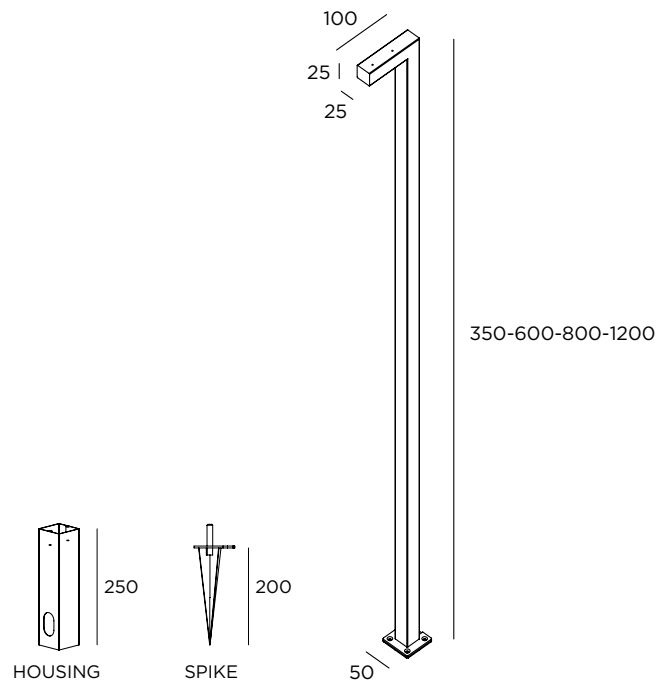

LED 3W / 300lm / 24V / H 350mm

MIP3H1 ■ ■ ■ ■

LED 3W / 300lm / 24V / H 600mm

MIP3H2 ■ ■ ■ ■

LED 3W / 300lm / 24V / H 800mm

MIP3H3 ■ ■ ■ ■

LED 3W / 300lm / 24V / H 1200mm

MIP3H4 ■ ■ ■ ■

Mimi

CE LED IP65 IK08 24V

Stainless steel AISI 316L

Fixing to the ground with spike or housing

Indirect light

Supplied with 3 mt cable with connector IP68

Accessories

ZA005 Housing

ZA007 Spike

■ LED color	Finishing
1 2200 K	IN Inox
2 2700 K	BT Browntech
3 3000 K	NB Naturalblack

Drivers 24V p. 218