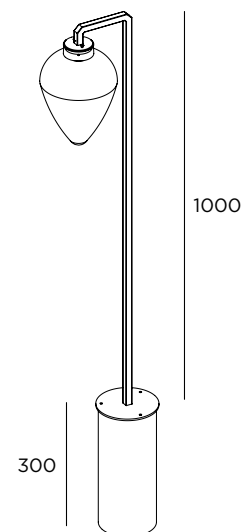

GARDEN AND POETRY
2023.01

inverlight[®]

E27 / 220-240V / H 1000 mm

TR1F1H1 ■ ■ ■ ■

LED 4W / 400lm / 24V / H 1000 mm

TR1F2H1 ■ ■ ■ ■

Accessories

ZA010 Housing

LED color	Finishing
1 2200 K	IN Inox
2 2700 K	BT Browntech
3 3000 K	NB Naturalblack

Drivers 24V p. 240

Traviata

CE LED IP65 IK08 24V / 220-240V

Stainless steel AISI 316L
Fixing into the ground with housing in stainless steel
Mouth-blown transparent glass diffuser