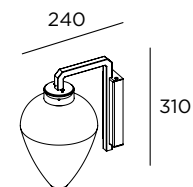

Drivers 24V p. 240

Traviata wall

  IP65 IK08 24V / 220-240V

Stainless steel AISI 316L

Fixing to the wall

Mouth-blown transparent glass diffuser

inverlight

via P. Stucchi, 2 \, 20872 Cornate d'Adda (MB) Italy